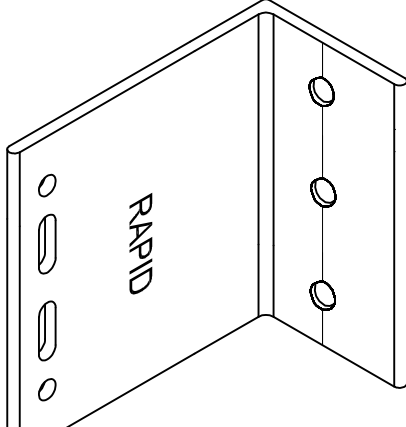

Wallholder RAPID - A

**perforation
with clamp**

6 x Ø 6,5 mm

without clamp

**perforation
with clamp**

3 x Ø 6,5 mm

without clamp