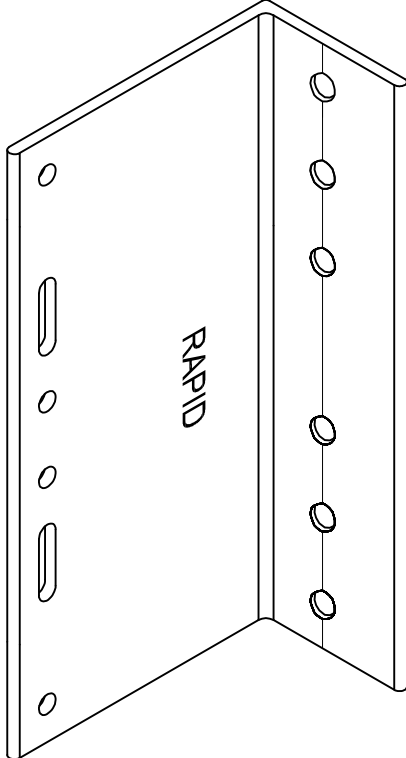

Wallholder RAPID - A

**perforation
with clamp**

6 x Ø 6,5 mm

without clamp

**perforation
with clamp**

3 x Ø 6,5 mm

without clamp